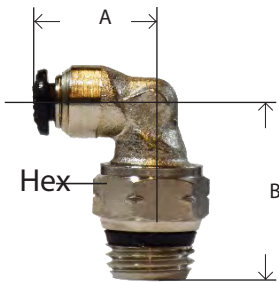

NICKEL PLATED METRIC PUSH-IN FITTINGS

BRASS FITTINGS

NICKEL PLATED METRIC PUSH-IN FITTINGS

METRIC TUBE STRAIGHT MALE

• Can be purchased with BSPP or BSPT Threads

* Available in SS

PART #	TUBE O.D. (MM)	GLOBAL THREAD	A	HEX	LIST PRICE
20630N*	4	1/8"	0.702	0.429	---
20631N*	4	1/4"	0.760	0.546	---
20700N	5	1/8"	0.78	0.429	---
20701N	5	1/4"	0.78	0.546	---
20632N*	6	1/8"	0.78	0.546	---
20633N*	6	1/4"	0.819	0.546	---
20628N	6	3/8"	0.90	0.546	---
20629N	6	1/2"	0.92	0.546	---
20702N*	8	1/8"	0.955	0.546	---
20634N*	8	1/4"	0.858	0.546	---
20635N	8	3/8"	0.897	0.663	---
20703N	8	1/2"	0.897	0.663	---
20636N*	10	1/4"	1.092	0.663	---
20637N*	10	3/8"	1.092	0.663	---
20704N*	10	1/2"	1.014	0.663	---
20801N	12	1/4"	1.267	0.78	---
20638N*	12	3/8"	1.267	0.78	---
20705N*	12	1/2"	1.209	0.78	---
20706N	14	3/8"	1.287	0.858	---
20707N	14	1/2"	1.248	0.858	---

METRIC TUBE INTERNAL HEX

PART #	TUBE O.D. (MM)	GLOBAL THREAD	A	HEX	LIST PRICE
20619N	3	M5	0.31	0.31	---
20620N	4	1/8"	0.71	0.43	---
20621N*	4	M5	0.39	0.38	---
20622N	4	M7 x 1"	0.83	0.38	---
20623N	6	1/4"	0.83	0.55	---
20624N	6	1/8"	0.85	0.47	---
20625N*	6	M5	0.47	0.47	---
20626N	8	1/4"	0.88	0.55	---
20627N	8	1/8"	0.98	0.55	---

METRIC TUBE SWIVEL MALE ELBOW

• Can be purchased with BSPP or BSPT Threads

* Available in SS w BSPP or BSPT Threads

PART #	TUBE O.D. (MM)	GLOBAL THREAD	A	B	HEX	LIST PRICE
20708N*	4	1/8"	0.663	0.780	0.507	---
20709N*	4	1/4"	0.663	0.936	0.585	---
20710N	5	1/8"	0.780	0.858	0.507	---
20642N*	6	1/8"	0.819	0.858	0.507	---
20803N*	6	1/4"	0.819	0.975	0.585	---
20711N*	8	1/8"	0.878	0.917	0.507	---
20805N*	8	1/4"	0.878	1.014	0.585	---
20655N	8	3/8"	0.878	1.092	0.663	---
20712N	8	1/2"	0.878	1.404	0.819	---
20656N*	10	1/4"	1.034	1.092	0.585	---
20657N*	10	3/8"	1.034	1.170	0.663	---
20713N*	10	1/2"	1.034	1.287	0.819	---
20658N*	12	3/8"	1.190	1.287	0.663	---
20659N*	12	1/2"	1.190	1.404	0.819	---
20714N	14	3/8"	1.268	1.404	0.663	---
20715N	14	1/2"	1.268	1.443	0.819	---