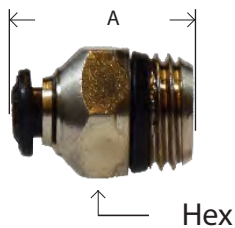

NICKEL PLATED METRIC PUSH-IN FITTINGS

BRASS FITTINGS

NICKEL PLATED METRIC PUSH-IN FITTINGS

METRIC TUBE STRAIGHT MALE

• Can be purchased with BSPP or BSPT Threads

* Available in SS

PART #	TUBE O.D. (MM)	GLOBAL THREAD	A	HEX	LIST PRICE
20630N*	4	1/8"	0.702	0.429	---
20631N*	4	1/4"	0.760	0.546	---
20700N	5	1/8"	0.78	0.429	---
20701N	5	1/4"	0.78	0.546	---
20632N*	6	1/8"	0.78	0.546	---
20633N*	6	1/4"	0.819	0.546	---
20628N	6	3/8"	0.90	0.546	---
20629N	6	1/2"	0.92	0.546	---
20702N*	8	1/8"	0.955	0.546	---
20634N*	8	1/4"	0.858	0.546	---
20635N	8	3/8"	0.897	0.663	---
20703N	8	1/2"	0.897	0.663	---
20636N*	10	1/4"	1.092	0.663	---
20637N*	10	3/8"	1.092	0.663	---
20704N*	10	1/2"	1.014	0.663	---
20801N	12	1/4"	1.267	0.78	---
20638N*	12	3/8"	1.267	0.78	---
20705N*	12	1/2"	1.209	0.78	---
20706N	14	3/8"	1.287	0.858	---
20707N	14	1/2"	1.248	0.858	---

METRIC TUBE INTERNAL HEX

PART #	TUBE O.D. (MM)	GLOBAL THREAD	A	HEX	LIST PRICE
20619N	3	M5	0.31	0.31	---
20620N	4	1/8"	0.71	0.43	---
20621N*	4	M5	0.39	0.38	---
20622N	4	M7 x 1"	0.83	0.38	---
20623N	6	1/4"	0.83	0.55	---
20624N	6	1/8"	0.85	0.47	---
20625N*	6	M5	0.47	0.47	---
20626N	8	1/4"	0.88	0.55	---
20627N	8	1/8"	0.98	0.55	---

METRIC TUBE SWIVEL MALE ELBOW

• Can be purchased with BSPP or BSPT Threads

* Available in SS w BSPP or BSPT Threads

PART #	TUBE O.D. (MM)	GLOBAL THREAD	A	B	HEX	LIST PRICE
20708N*	4	1/8"	0.663	0.780	0.507	---
20709N*	4	1/4"	0.663	0.936	0.585	---
20710N	5	1/8"	0.780	0.858	0.507	---
20642N*	6	1/8"	0.819	0.858	0.507	---
20803N*	6	1/4"	0.819	0.975	0.585	---
20711N*	8	1/8"	0.878	0.917	0.507	---
20805N*	8	1/4"	0.878	1.014	0.585	---
20655N	8	3/8"	0.878	1.092	0.663	---
20712N	8	1/2"	0.878	1.404	0.819	---
20656N*	10	1/4"	1.034	1.092	0.585	---
20657N*	10	3/8"	1.034	1.170	0.663	---
20713N*	10	1/2"	1.034	1.287	0.819	---
20658N*	12	3/8"	1.190	1.287	0.663	---
20659N*	12	1/2"	1.190	1.404	0.819	---
20714N	14	3/8"	1.268	1.404	0.663	---
20715N	14	1/2"	1.268	1.443	0.819	---