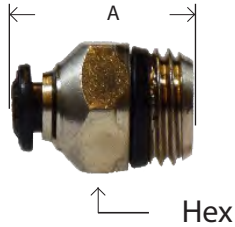

NICKEL PLATED METRIC PUSH-IN FITTINGS

BRASS FITTINGS

NICKEL PLATED METRIC PUSH-IN FITTINGS

METRIC TUBE STRAIGHT MALE

• Can be purchased with BSPP or BSPT Threads

* Available in SS

PART #	TUBE O.D. (MM)	GLOBAL THREAD	A	HEX	LIST PRICE
20630N*	4	1/8"	0.702	0.429	---
20631N*	4	1/4"	0.760	0.546	---
20700N	5	1/8"	0.78	0.429	---
20701N	5	1/4"	0.78	0.546	---
20632N*	6	1/8"	0.78	0.546	---
20633N*	6	1/4"	0.819	0.546	---
20628N	6	3/8"	0.90	0.546	---
20629N	6	1/2"	0.92	0.546	---
20702N*	8	1/8"	0.955	0.546	---
20634N*	8	1/4"	0.858	0.546	---
20635N	8	3/8"	0.897	0.663	---
20703N	8	1/2"	0.897	0.663	---
20636N*	10	1/4"	1.092	0.663	---
20637N*	10	3/8"	1.092	0.663	---
20704N*	10	1/2"	1.014	0.663	---
20801N	12	1/4"	1.267	0.78	---
20638N*	12	3/8"	1.267	0.78	---
20705N*	12	1/2"	1.209	0.78	---
20706N	14	3/8"	1.287	0.858	---
20707N	14	1/2"	1.248	0.858	---

METRIC TUBE INTERNAL HEX

PART #	TUBE O.D. (MM)	GLOBAL THREAD	A	HEX	LIST PRICE
20619N	3	M5	0.31	0.31	---
20620N	4	1/8"	0.71	0.43	---
20621N*	4	M5	0.39	0.38	---
20622N	4	M7 x 1"	0.83	0.38	---
20623N	6	1/4"	0.83	0.55	---
20624N	6	1/8"	0.85	0.47	---
20625N*	6	M5	0.47	0.47	---
20626N	8	1/4"	0.88	0.55	---
20627N	8	1/8"	0.98	0.55	---

METRIC TUBE SWIVEL MALE ELBOW

• Can be purchased with BSPP or BSPT Threads

* Available in SS w BSPP or BSPT Threads

PART #	TUBE O.D. (MM)	GLOBAL THREAD	A	B	HEX	LIST PRICE
20708N*	4	1/8"	0.663	0.780	0.507	---
20709N*	4	1/4"	0.663	0.936	0.585	---
20710N	5	1/8"	0.780	0.858	0.507	---
20642N*	6	1/8"	0.819	0.858	0.507	---
20803N*	6	1/4"	0.819	0.975	0.585	---
20711N*	8	1/8"	0.878	0.917	0.507	---
20805N*	8	1/4"	0.878	1.014	0.585	---
20655N	8	3/8"	0.878	1.092	0.663	---
20712N	8	1/2"	0.878	1.404	0.819	---
20656N*	10	1/4"	1.034	1.092	0.585	---
20657N*	10	3/8"	1.034	1.170	0.663	---
20713N*	10	1/2"	1.034	1.287	0.819	---
20658N*	12	3/8"	1.190	1.287	0.663	---
20659N*	12	1/2"	1.190	1.404	0.819	---
20714N	14	3/8"	1.268	1.404	0.663	---
20715N	14	1/2"	1.268	1.443	0.819	---